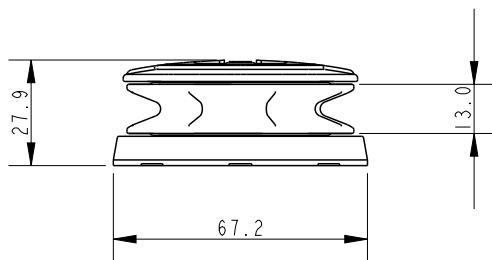

SCALE 3:4

Specification

Sheave Dia. mm	Length mm	Line Diameter mm	Shackle Pin mm	Breaking Load kg	MWL kg	Weight g	Bearing Detail
60	108	12	5	1000	275	139	Delrin

DIMENSIONS FOR REFERENCE ONLY
 allenbrothers.co.uk
 +44(0)1621 772477

Title	Description
A2160C-REF	Pro-Ratchet 60 With Cheek Adaptor