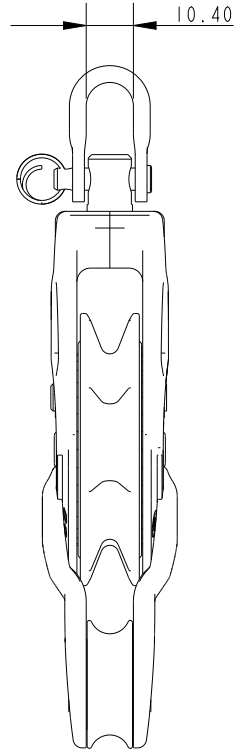

SCALE 3:5

SCALE 3:5

**Specification**

Sheave Dia. mm	Length mm	Line Diameter mm	Shackle Pin mm	Breaking Load kg	MWL kg	Weight g	Bearing Detail
60	150	10	5	1000	275	139	Delrin

**DIMENSIONS FOR REFERENCE ONLY**  
 allenbrothers.co.uk  
 +44(0)1621 772477

Title	Description
<b>A2160FIDDLE-REF</b>	<b>Pro-Ratchet 60 Fiddle</b>