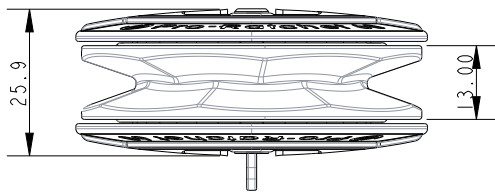

SCALE 3:4

Specification

Sheave Dia. mm	Length mm	Line Diameter mm	Shackle Pin mm	Breaking Load kg	Trigger Load kg	MWL kg	Weight g	Bearing Detail
60	117.36	12	5	1000	10	275	110	Delrin

DIMENSIONS FOR REFERENCE ONLY
 allenbrothers.co.uk
 +44(0)1621 772477