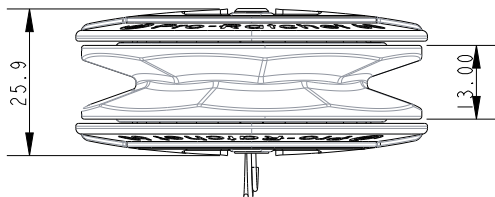

SCALE 3:4

SCALE 3:4

### Specification

Sheave Dia. mm	Length mm	Line Diameter mm	Shackle Pin mm	Breaking Load kg	Trigger Load kg	MWL kg	Weight g	Bearing Detail
60	116	10	5	1000	10	275	110	Delrin Ball

**DIMENSIONS FOR REFERENCE ONLY**  
 allenbrothers.co.uk  
 +44(0)1621 772477