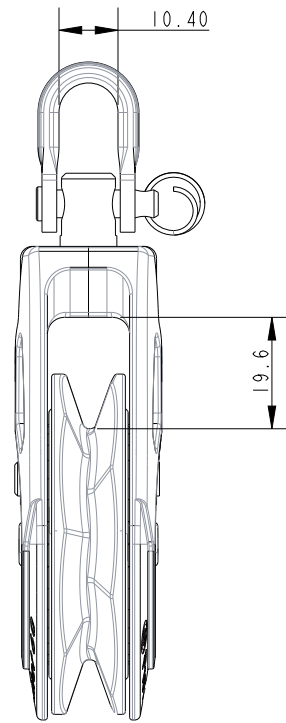

SCALE 3:4

SCALE 3:4

### Specification

Sheave Dia. mm	Length mm	Line Diameter mm	Shackle Pin mm	Breaking Load kg	Trigger Load kg	MWL kg	Weight g	Bearing Detail
60	116	10	5	1000	10	275	110	Delrin Ball

**DIMENSIONS FOR REFERENCE ONLY**  
 allenbrothers.co.uk  
 +44(0)1621 772477

Title	Description
A2160WAVE-REF	Pro-Ratchet 60 Wave