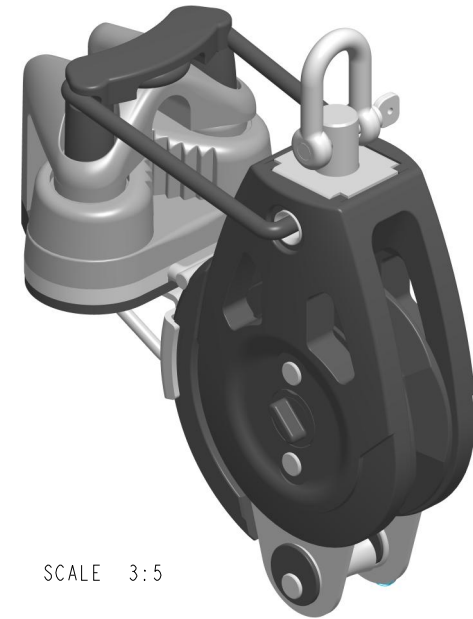

143.20

SCALE 1:2

10.00

18.3

15.9

SCALE 3:5

66.0

13.0

117.5

34.5° of Adjustment,
with 4 Positions at
11.5° Intervals

Specification

| Sheave Dia. mm | Length mm | Line Diameter mm | Shackle Pin mm | Breaking Load kg | MWL kg | Weight g | Bearing Detail |
|-------------------|--------------|---------------------|-------------------|---------------------|-----------|-------------|-------------------|
| 60 | 143.2 | 12 | 5 | 1000 | 275 | 333 | Delrin |

DIMENSIONS FOR REFERENCE ONLY
allenbrothers.co.uk
+44(0)1621 772477

| Title | Description |
|------------------|---|
| A2161-REF | Single Switchable Ratchet With Becket And Cleat |