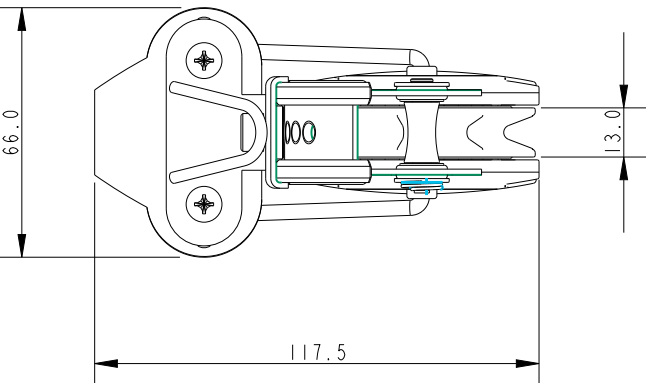

143.20

SCALE 1:2

10.00

18.3

15.9

SCALE 3:5

66.0

13.0

117.5

34.5° of Adjustment,
with 4 Positions at
11.5° Intervals

Specification

| Sheave Dia. mm | Length mm | Line Diameter mm | Shackle Pin mm | Breaking Load kg | MWL kg | Weight g | Bearing Detail |
|-------------------|--------------|---------------------|-------------------|---------------------|-----------|-------------|-------------------|
| 60 | 143.2 | 12 | 5 | 1000 | 275 | 333 | Delrin |

DIMENSIONS FOR REFERENCE ONLY
allenbrothers.co.uk
+44(0)1621 772477

| Title | Description |
|------------------|---|
| A2161-REF | Single Switchable Ratchet With Becket And Cleat |