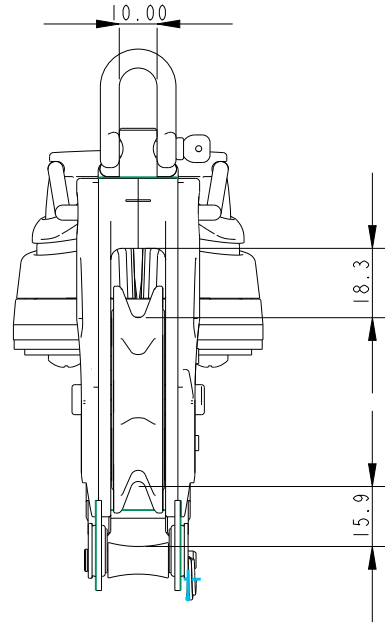

143.20

SCALE 1:2

10.00

18.3

15.9

SCALE 3:5

66.0

13.0

117.5

34.5° of Adjustment,
with 4 Positions at
11.5° Intervals

Specification

| Sheave Dia. mm | Length mm | Line Diameter mm | Shackle Pin mm | Breaking Load kg | MWL kg | Weight g | Bearing Detail |
|-------------------|--------------|---------------------|-------------------|---------------------|-----------|-------------|-------------------|
| 60 | 143.2 | 12 | 5 | 1000 | 275 | 333 | Delrin |

DIMENSIONS FOR REFERENCE ONLY
allenbrothers.co.uk
+44(0)1621 772477

| Title | Description |
|------------------|---|
| A2161-REF | Single Switchable Ratchet With Becket And Cleat |