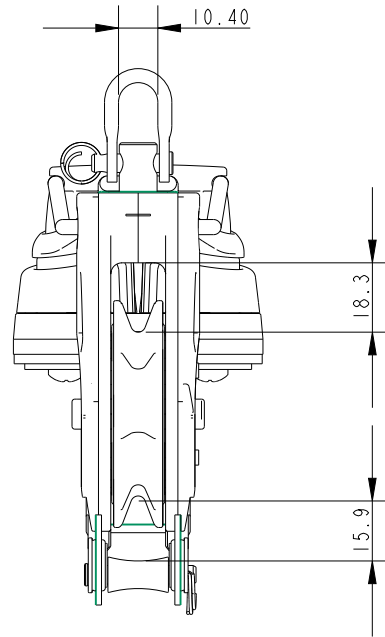

141.78

SCALE 1:2

10.40

18.3

15.9

SCALE 3:5

66.0

13.0

117.5

34.5° of Adjustment,
with 4 Positions at
11.5° Intervals

Specification

Sheave Dia. mm	Length mm	Line Diameter mm	Shackle Pin mm	Breaking Load kg	MWL kg	Weight g	Bearing Detail
60	143.2	10	5	1000	275	333	Delrin

DIMENSIONS FOR REFERENCE ONLY
allenbrothers.co.uk
 +44(0)1621 772477

Title	Description
A2161-REF	Single Switchable Ratchet With Becket And Cleat