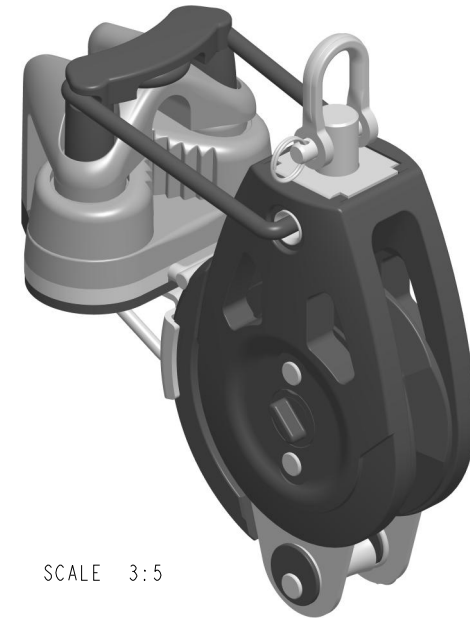

141.78

SCALE 1:2

10.40

18.3

15.9

SCALE 3:5

66.0

13.0

117.5

34.5° of Adjustment,
with 4 Positions at
11.5° Intervals

Specification

Sheave Dia. mm	Length mm	Line Diameter mm	Shackle Pin mm	Breaking Load kg	MWL kg	Weight g	Bearing Detail
60	143.2	10	5	1000	275	333	Delrin

DIMENSIONS FOR REFERENCE ONLY
allenbrothers.co.uk
 +44(0)1621 772477

Title	Description
A2161-REF	Single Switchable Ratchet With Becket And Cleat