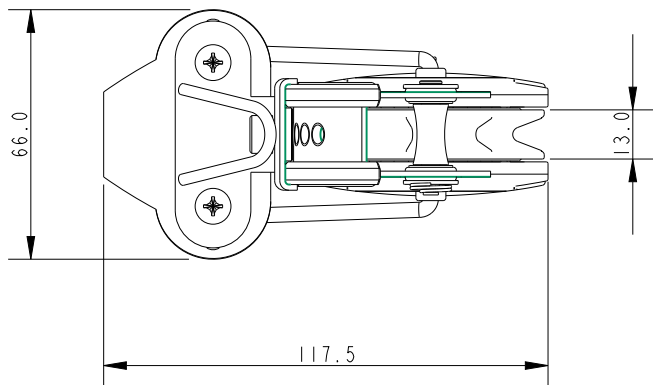

141.78

SCALE 1:2

10.40

18.3

15.9

SCALE 3:5

66.0

13.0

117.5

34.5° of Adjustment,
with 4 Positions at
11.5° Intervals

Specification

Sheave Dia. mm	Length mm	Line Diameter mm	Shackle Pin mm	Breaking Load kg	MWL kg	Weight g	Bearing Detail
60	143.2	10	5	1000	275	333	Delrin

DIMENSIONS FOR REFERENCE ONLY
allenbrothers.co.uk
 +44(0)1621 772477

Title	Description
A2161-REF	Single Switchable Ratchet With Becket And Cleat