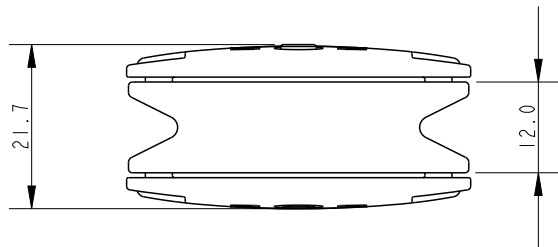

SCALE 1:1

**Specification**

Sheave Dia. mm	Length mm	Line Diameter mm	Shackle Pin mm	Breaking Load kg	Trigger Load kg	MWL kg	Weight g	Bearing Detail
45	90	8	4	280	10	140	56	Delrin

**DIMENSIONS FOR REFERENCE ONLY**  
 allenbrothers.co.uk  
 +44(0)1621 772477