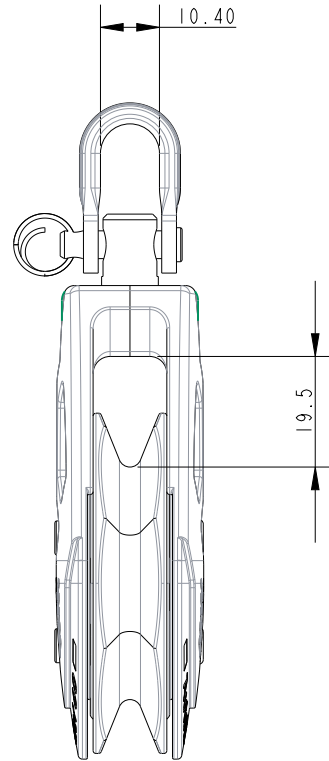

SCALE 3:4

SCALE 3:4

Specification

Sheave Dia. mm	Length mm	Line Diameter mm	Shackle Pin mm	Breaking Load kg	Trigger Load kg	MWL kg	Weight g	Bearing Detail
60	116	10	5	1000	10	275	139	Delrin Balls

DIMENSIONS FOR REFERENCE ONLY

allenbrothers.co.uk

+44(0)1621 772477

Title	Description
A2360-REF	X2 AutoRatchet