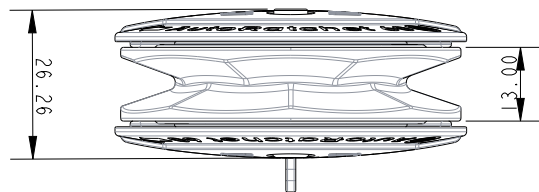

SCALE 3:4

SCALE 3:4

Specification

Sheave Dia. mm	Length mm	Line Diameter mm	Shackle Pin mm	Breaking Load kg	Trigger Load kg	MWL kg	Weight g	Bearing Detail
60	110	12	5	1000	10	275	139	Delrin

DIMENSIONS FOR REFERENCE ONLY
 allenbrothers.co.uk
 +44(0)1621 772477

Title	Description
A2360WAVE-REF	X2 Wave AutoRatchet