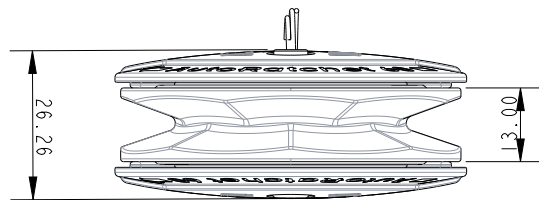

SCALE 3:4

SCALE 3:4

**Specification**

Sheave Dia. mm	Length mm	Line Diameter mm	Shackle Pin mm	Breaking Load kg	Trigger Load kg	MWL kg	Weight g	Bearing Detail
60	116	10	5	1000	10	275	139	Delrin Balls

**DIMENSIONS FOR REFERENCE ONLY**  
 allenbrothers.co.uk  
 +44(0)1621 772477