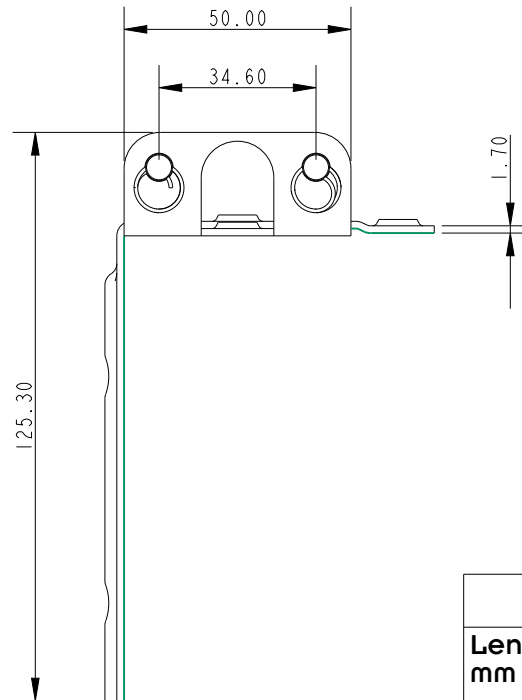

SCALE 4:5

SCALE 3:5

Specification				
Length mm	Width mm	Thickness	Fixing Hole Centres mm	Weight g
125.3	17	1.7	35.8	79

DIMENSIONS FOR REFERENCE ONLY
 allenbrothers.co.uk
 +44(0)1621 772477

Title	Description
A4001E-REF	Bow Plate