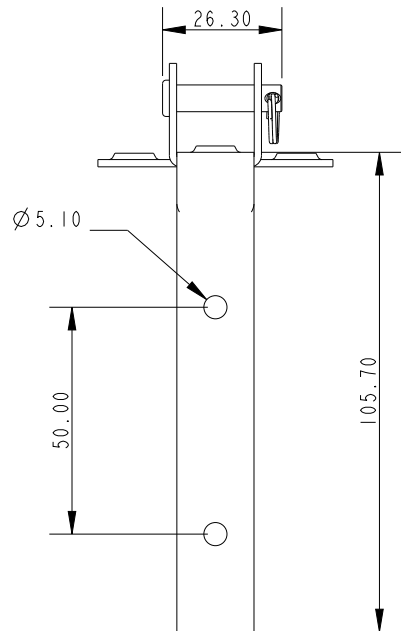

SCALE 4:5

SCALE 3:5

Specification				
Length mm	Width mm	Thickness	Fixing Hole Centres mm	Weight g
125.3	17	1.7	35.8	79

DIMENSIONS FOR REFERENCE ONLY
 allenbrothers.co.uk
 +44(0)1621 772477

Title	Description
A4001E-REF	Bow Plate