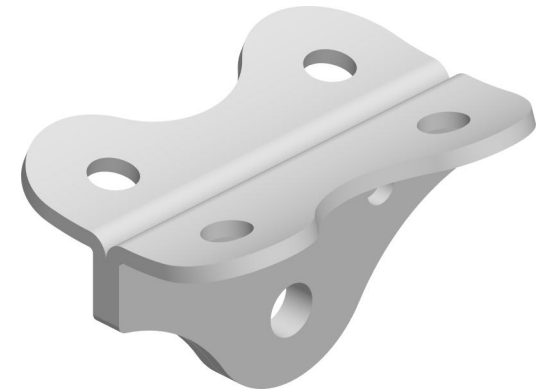

SCALE 1:1

SCALE 3:2

**DIMENSIONS FOR REFERENCE ONLY**  
 allenbrothers.co.uk  
 +44(0)1621 772477

Specification			
Inside Hole mm	Fixing Hole Size mm	Fixing Hole Centres mm	Weight g
5.2	4.8	27 x 14.18	24

Title	Description
A4003M-REF	Stainless Steel Radiused Anchor Plate