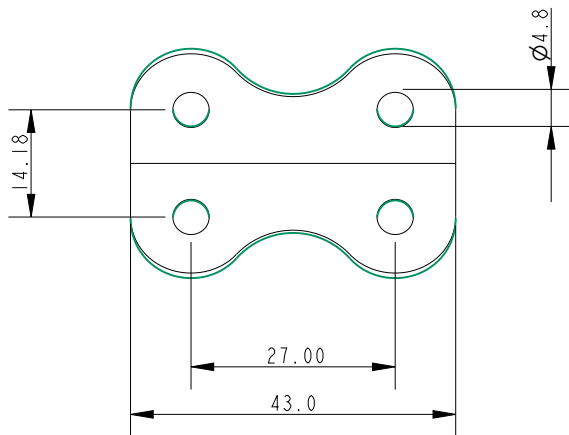

SCALE 1:1

SCALE 3:2

**DIMENSIONS FOR REFERENCE ONLY**  
 allenbrothers.co.uk  
 +44(0)1621 772477

Specification			
Inside Hole mm	Fixing Hole Size mm	Fixing Hole Centres mm	Weight g
5.2	4.8	27 x 14.18	24

Title	Description
A4003M-REF	Stainless Steel Radiused Anchor Plate