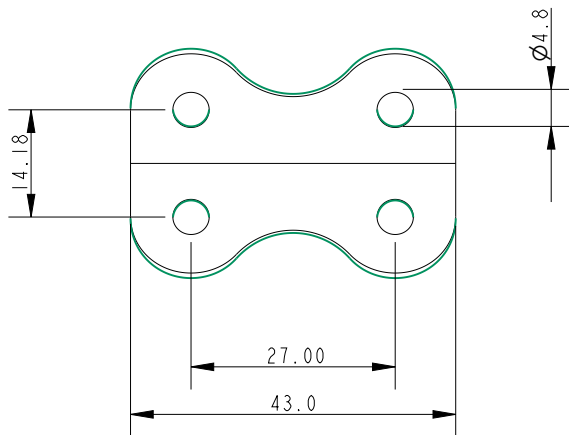

SCALE 1:1

SCALE 3:2

DIMENSIONS FOR REFERENCE ONLY
 allenbrothers.co.uk
 +44(0)1621 772477

Specification			
Inside Hole mm	Fixing Hole Size mm	Fixing Hole Centres mm	Weight g
5.5	4.8	27 x 14.8	24

Title	Description
A4003M-REF	Stainless Steel Radiused Anchor Plate