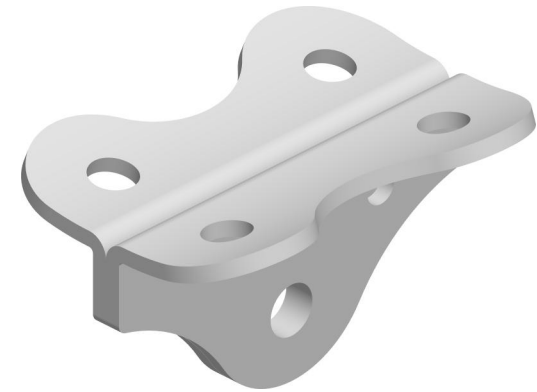

SCALE 1:1

SCALE 3:2

DIMENSIONS FOR REFERENCE ONLY
 allenbrothers.co.uk
 +44(0)1621 772477

Specification			
Inside Hole mm	Fixing Hole Size mm	Fixing Hole Centres mm	Weight g
5.5	4.8	27 x 14.8	24

Title	Description
A4003M-REF	Stainless Steel Radiused Anchor Plate