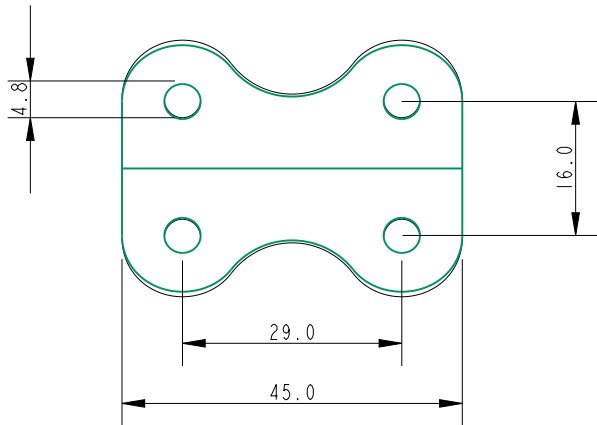

SCALE 3:2

Specification			
Inside Hole mm	Fixing Hole Size mm	Fixing Hole Centres mm	Weight g
13 x 6	4.8	29 x 16	24

**DIMENSIONS FOR REFERENCE ONLY**  
 allenbrothers.co.uk  
 +44(0)1621 772477

Title	Description
<b>A4003MS-REF</b>	Stainless Steel Radiused Anchor Plate, Wide Hole