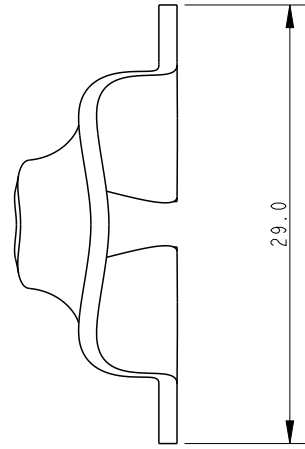

SCALE 2:1

SCALE 3:1

Specification			
Height mm	Fixing Hole Size mm	Fixing Hole Centres mm	Weight g
11	5	16	4

**DIMENSIONS FOR REFERENCE ONLY**  
 allenbrothers.co.uk  
 +44(0)1621 772477

Title	Description
A4036-REF	Pressed Offset Lacing Eye