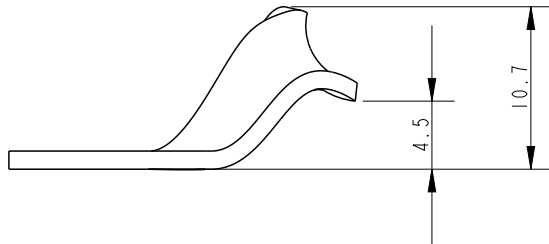

SCALE 2:1

SCALE 3:1

Specification			
Height mm	Fixing Hole Size mm	Fixing Hole Centres mm	Weight g
11	5	16	4

**DIMENSIONS FOR REFERENCE ONLY**  
 allenbrothers.co.uk  
 +44(0)1621 772477

Title	Description
A4036-REF	Pressed Offset Lacing Eye