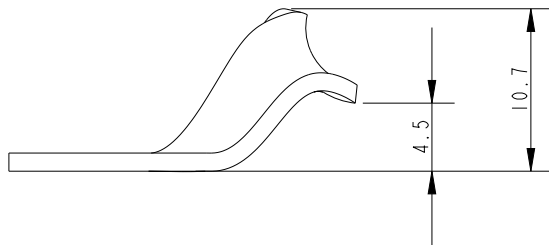

SCALE 2:1

SCALE 3:1

Specification			
Height mm	Fixing Hole Size mm	Fixing Hole Centres mm	Weight g
10.7	5.2	16	4

DIMENSIONS FOR REFERENCE ONLY
 allenbrothers.co.uk
 +44(0)1621 772477

Title	Description
A4036-REF	Offset Lacing Eye