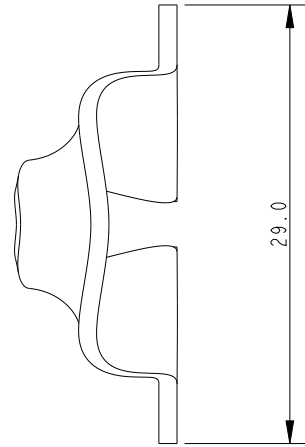

SCALE 2:1

SCALE 3:1

Specification			
Height mm	Fixing Hole Size mm	Fixing Hole Centres mm	Weight g
10.7	5.2	16	4

DIMENSIONS FOR REFERENCE ONLY
 allenbrothers.co.uk
 +44(0)1621 772477

Title	Description
A4036-REF	Offset Lacing Eye