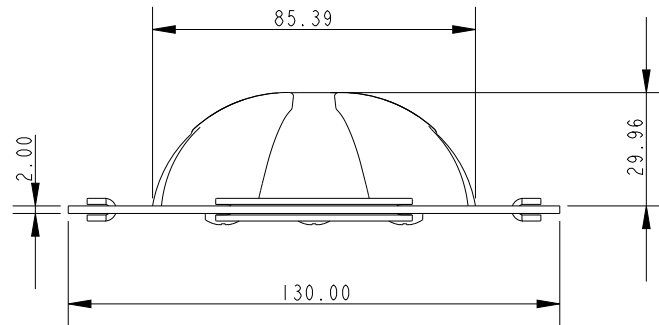

SCALE 1:2

SCALE 1:2

Specification	
Webbing Size mm	Weight g
45/20	305

DIMENSIONS FOR REFERENCE ONLY
 allenbrothers.co.uk
 +44(0)1621 772477

Title	Description
A4043N-REF	Narrow Buckle