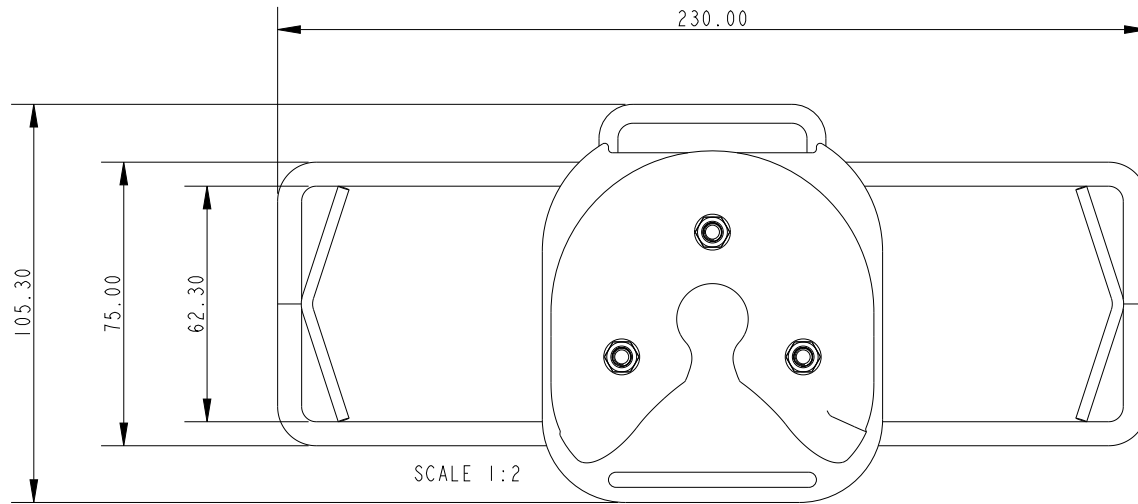

SCALE 1:2

SCALE 1:2

Specification		
Maximum Rope Diameter mm	Webbing Size mm	Weight g
6	45	372

DIMENSIONS FOR REFERENCE ONLY
 allenbrothers.co.uk
 +44(0)1621 772477

Title	Description
A4043W-1-REF	Spreader Webbing Buckle