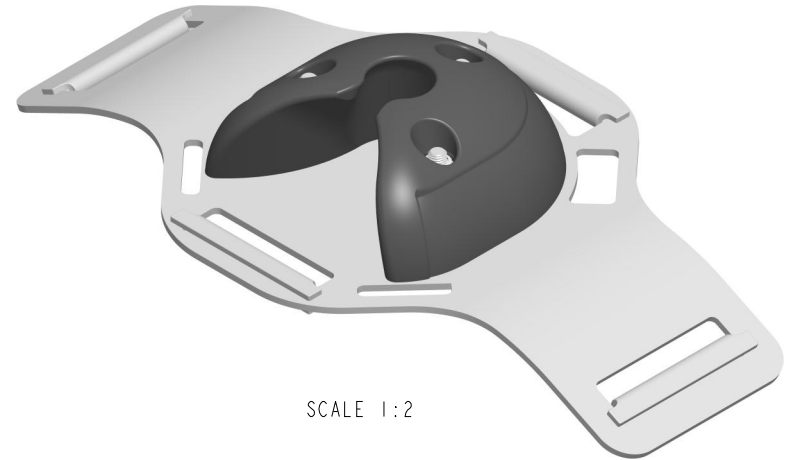

SCALE 2:5

SCALE 1:2

**Specification**  
**Webbing Size: 45/20**  
**Weight: 406g**

**DIMENSIONS FOR REFERENCE ONLY**  
**allenbrothers.co.uk**  
**+44(0)1621 772477**

Title	Description
A4043W-REF	Narrow Lace Up Buckle