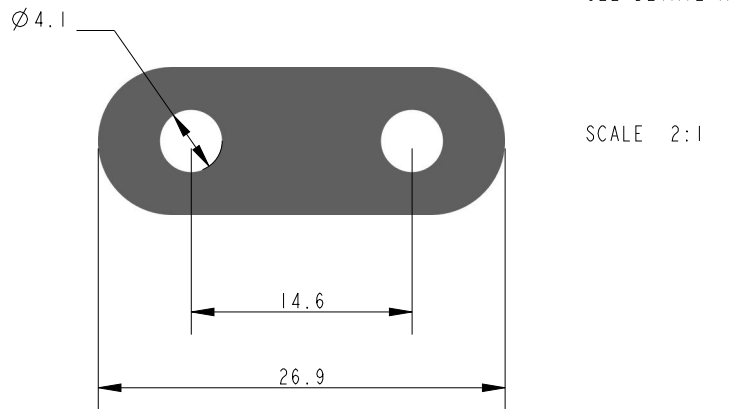

SCALE 2:1

### Specification

Inside Hole mm	Fixing Hole Size mm	Fixing Hole Centres mm	Weight g
6.4	M4	14.6	4

**DIMENSIONS FOR REFERENCE ONLY**  
 allenbrothers.co.uk  
 +44(0)1621 772477

Title	Description
<b>A4052-REF</b>	Bullseye Fairlead With Stainless Steel Inner