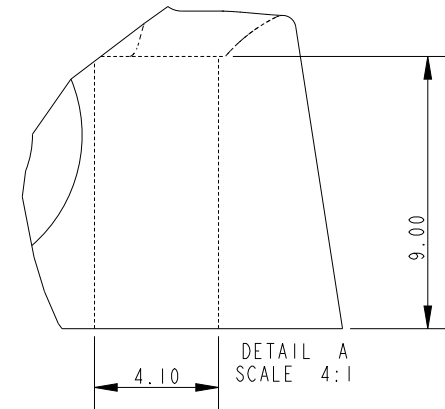

SCALE 2:1

### Specification

Inside Hole mm	Fixing Hole Size mm	Fixing Hole Centres mm	Weight g
6.4	M4	14.6	4

**DIMENSIONS FOR REFERENCE ONLY**  
 allenbrothers.co.uk  
 +44(0)1621 772477

Title	Description
<b>A4052-REF</b>	Bullseye Fairlead With Stainless Steel Inner