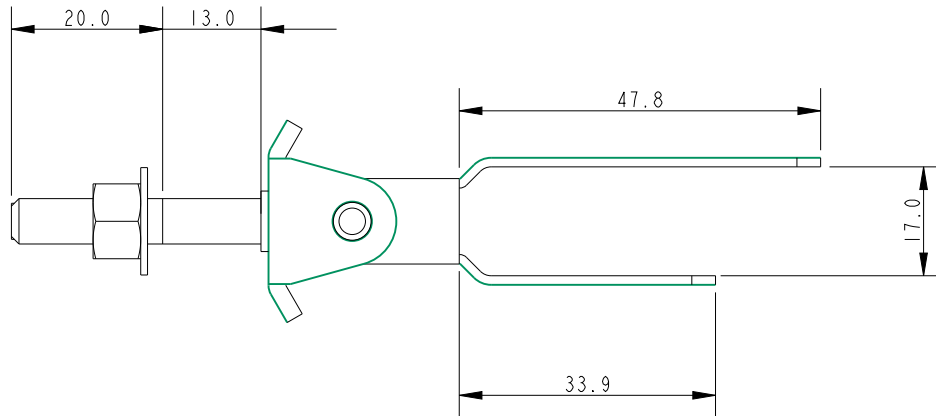

SCALE 1:1

DIMENSIONS FOR REFERENCE ONLY
 allenbrothers.co.uk
 +44(0)1621 772477

Specification			
Fixing Hole mm	Bolt Length mm	To Suit	Weight g
4	32	17mm Maximum Outside Diameter Extension	41

Title	Description
A4092-REF	UJ Bolt Fixing for Wooden Tiller