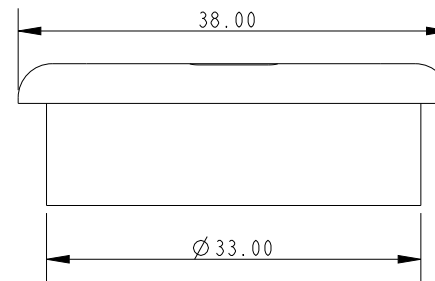

SCALE 3:2

Specification

Inside Diameter mm	Outer Diameter mm	Fixing Hole Size mm	Column Depth mm	Fixing Hole Centres mm	Weight g
20.5	33	3.95	9	44.5	12

DIMENSIONS FOR REFERENCE ONLY
allenbrothers.co.uk
+44(0)1621 772477

Title	Description
A4139-REF	Deck Bush with Flange and S/S Inner