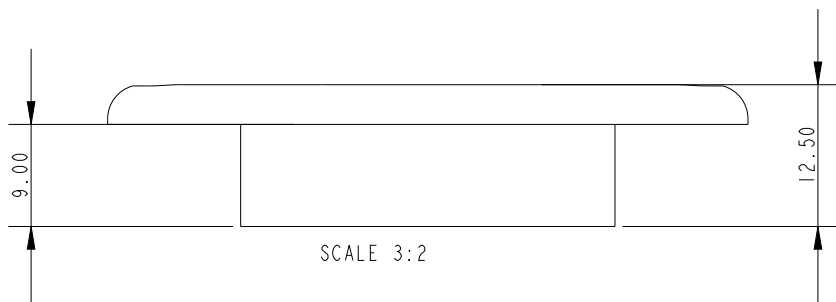

SCALE 3:2

Specification

Inside Diameter mm	Outer Diameter mm	Fixing Hole Size mm	Column Depth mm	Fixing Hole Centres mm	Weight g
20.5	33	3.95	9	44.5	12

DIMENSIONS FOR REFERENCE ONLY
allenbrothers.co.uk
+44(0)1621 772477

Title	Description
A4139-REF	Deck Bush with Flange and S/S Inner