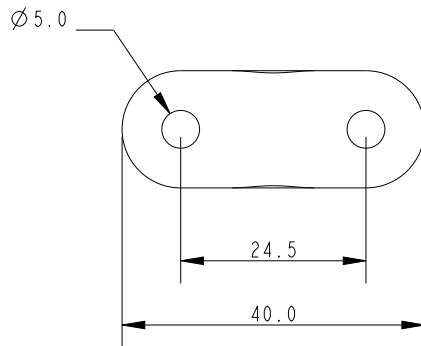

SCALE 3:2

Specification			
Inside Hole mm	Fixing Hole Size mm	Fixing Hole Centres mm	Weight g
13.8	5	24.5	12

DIMENSIONS FOR REFERENCE ONLY
 allenbrothers.co.uk
 +44(0)1621 772477

Title	Description
A4152-REF	Bullseye Fairlead With Stainless Steel Inner