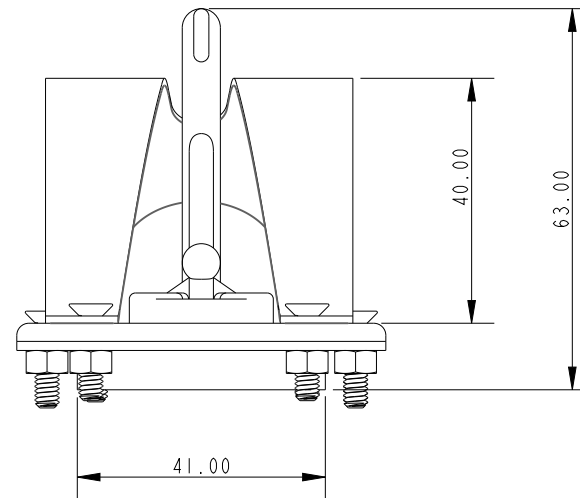

SCALE 1:1

SCALE 4:5

Weight - 81g

DIMENSIONS FOR REFERENCE ONLY
allenbrothers.co.uk
 +44(0)1621 772477

Title	Description
A4155-REF	Self Bailer with SS Guard