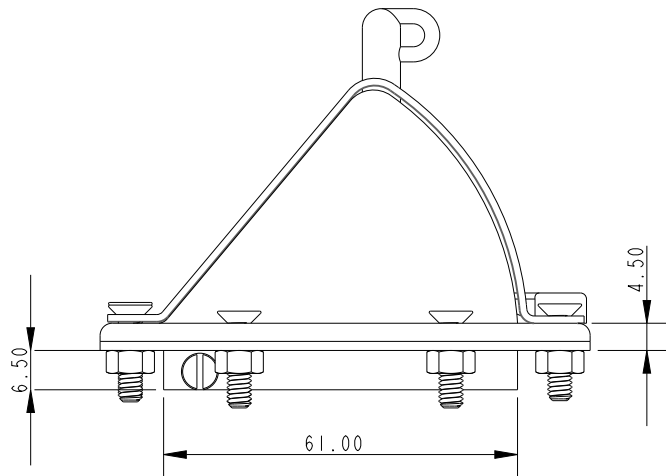

SCALE 1:1

SCALE 4:5

Weight - 81g

DIMENSIONS FOR REFERENCE ONLY
allenbrothers.co.uk
 +44(0)1621 772477

Title	Description
A4155-REF	Self Bailer with SS Guard