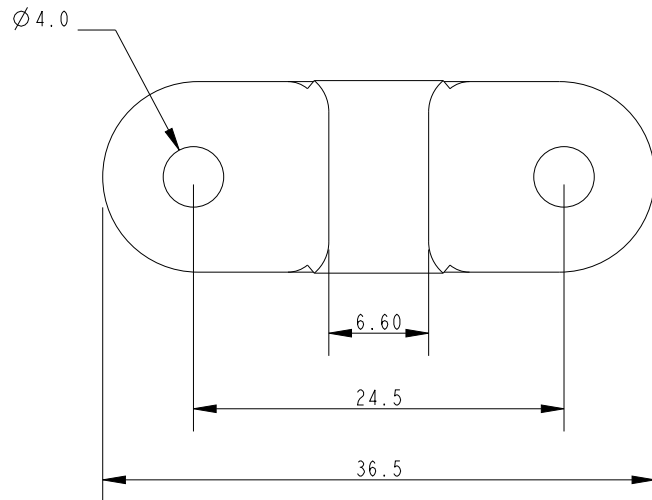

SCALE 2:1

Specification			
Inside Dia mm	Fixing Hole Size mm	Fixing Hole Centres mm	Weight g
6.6	4	24.5	5

DIMENSIONS FOR REFERENCE ONLY
allenbrothers.co.uk
+44(0)1621 772477

Title	Description
A4182-REF	Open Base Fairlead With Stainless Steel Inner