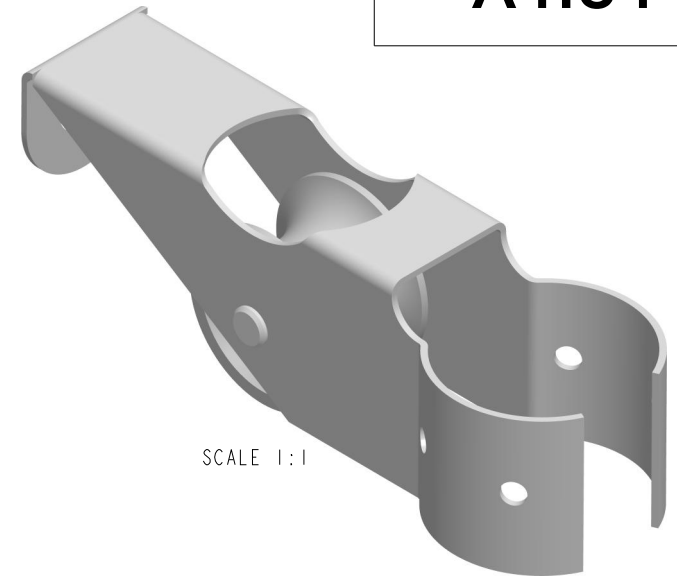

SCALE 1:1

SCALE 1:1

Specification

Fixing Hole Diameter mm	Mast Diameter mm	Sheave Width mm	Weight g
4	33	18	49

DIMENSIONS FOR REFERENCE ONLY
 allenbrothers.co.uk
 +44(0)1621 772477

Title	Description
A4184-REF	Mirror Mast Head Crane