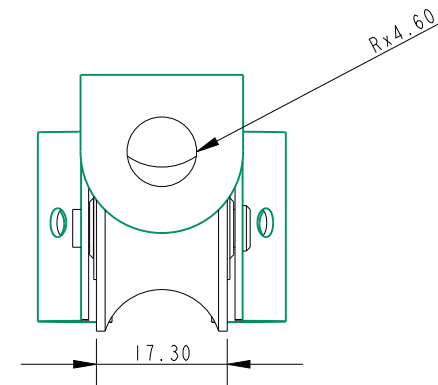

SCALE 1:1

SCALE 1:1

Specification

Fixing Hole Diameter mm	Mast Diameter mm	Sheave Width mm	Weight g
4	33	18	49

DIMENSIONS FOR REFERENCE ONLY
 allenbrothers.co.uk
 +44(0)1621 772477

Title	Description
A4184-REF	Mirror Mast Head Crane