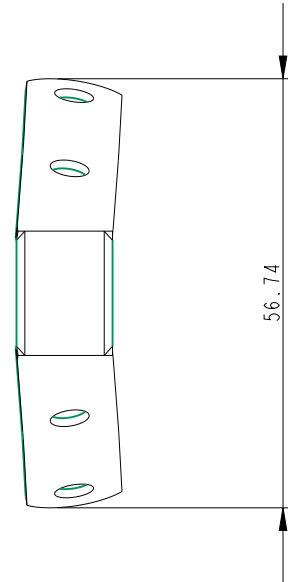

SCALE 1:1

Specification

Fixing Hole Diameter mm	Spar Size mm	Strap Thickness mm	Weight g
5.1	50 - 80	1.5	16

DIMENSIONS FOR REFERENCE ONLY
 allenbrothers.co.uk
 +44(0)1621 772477

Title	Description
A4203R-REF	Mast Anchor Plate