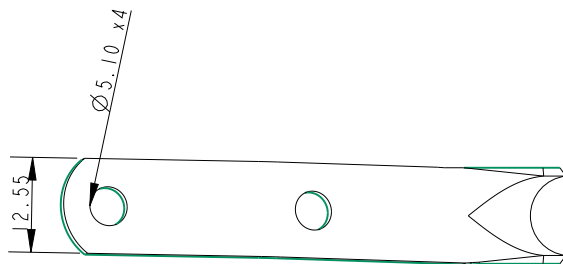

SCALE 1:1

Specification

Fixing Hole Diameter mm	Spar Size mm	Strap Thickness mm	Weight g
5.1	50 - 80	1.5	16

DIMENSIONS FOR REFERENCE ONLY
 allenbrothers.co.uk
 +44(0)1621 772477

Title	Description
A4203R-REF	Mast Anchor Plate