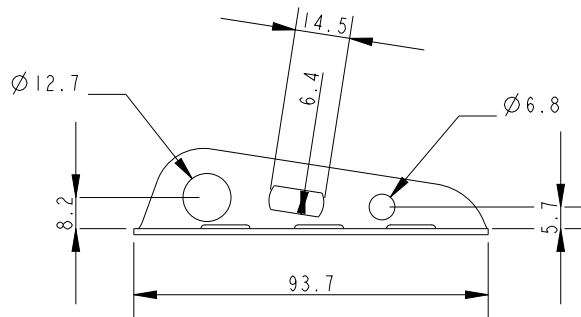

SCALE 1:2

DIMENSIONS FOR REFERENCE ONLY
allenbrothers.co.uk
+44(0)1621 772477

Specification

Length mm	Width mm	Thickness mm	Fixing Hole Centres mm	Slot / Tenon mm	Weight g
94	90	1.6	-	-	103

Title	Description
A4225-REF	Bow Plate