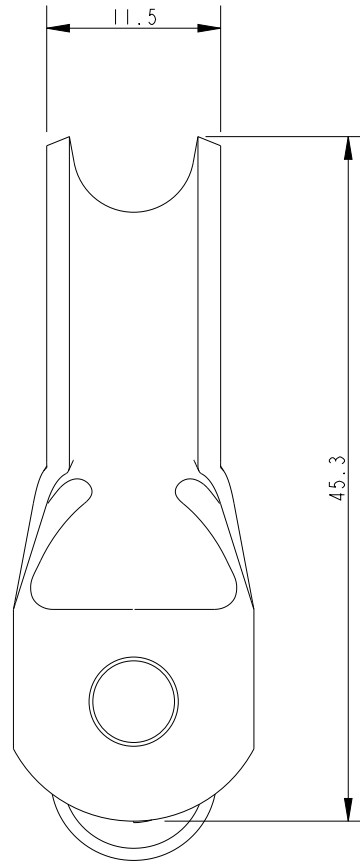

SCALE 2:1

**DIMENSIONS FOR REFERENCE ONLY**  
**allenbrothers.co.uk**  
**+44(0)1621 772477**

Specification						
L mm	A mm	D mm	W mm	Breaking Load kg	Max. Working Load kg	Weight g
29	9	4.9	13	1300	600	20

Title	Description
<b>A4228-REF</b>	<b>Large Pressed Rigging Link Narrow</b>