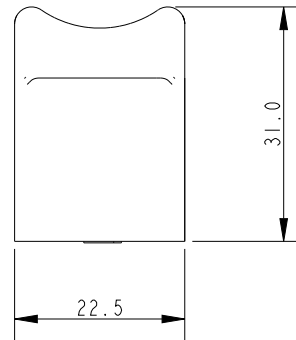

SCALE 1:1

SCALE 1:1

Specification			
Inside Hole mm	Fixing Hole Size mm	Fixing Hole Centres mm	Weight g
20.8	5.2	34.5	32

**DIMENSIONS FOR REFERENCE ONLY**  
**allenbrothers.co.uk**  
**+44(0)1621 772477**

Title	Description
<b>A4252-REF</b>	Bullseye Fairleads With Stainless Steel Inner