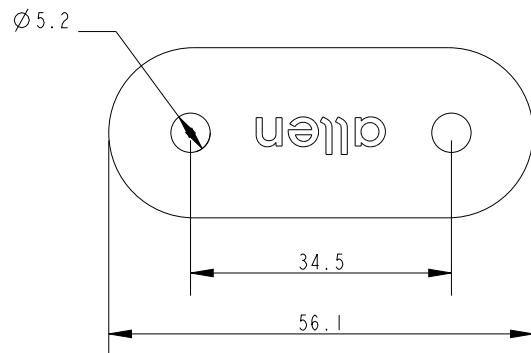

SCALE 1:1

SCALE 1:1

Specification			
Inside Hole mm	Fixing Hole Size mm	Fixing Hole Centres mm	Weight g
20.8	5.2	34.5	32

**DIMENSIONS FOR REFERENCE ONLY**  
**allenbrothers.co.uk**  
**+44(0)1621 772477**

Title	Description
<b>A4252-REF</b>	Bullseye Fairleads With Stainless Steel Inner