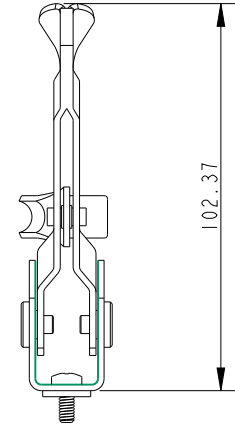

SCALE 1:2

SCALE 1:2

**DIMENSIONS FOR REFERENCE ONLY**  
 allenbrothers.co.uk  
 +44(0)1621 772477

Specification						
Throw mm	Adjustment mm	Backing Plate Thickness mm	Backing Plate Width mm	Backing Plate Length mm	Number of Adjustments	Weight g
75	63	1.5	13	95	6	102
Title				Description		
<b>A4260-2-REF</b>				Ratchet 4 Fixings Flat Backing Plate		