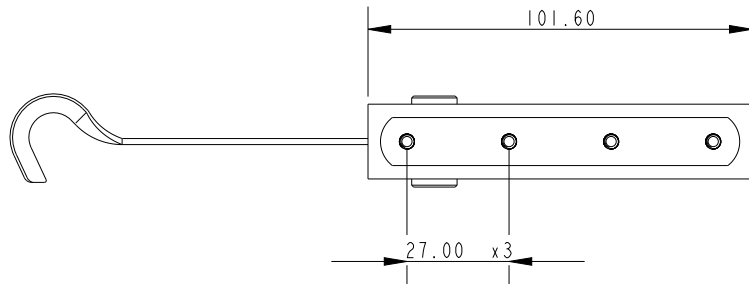

SCALE 1:2

SCALE 1:2

**DIMENSIONS FOR REFERENCE ONLY**  
 allenbrothers.co.uk  
 +44(0)1621 772477

Specification						
Throw mm	Adjustment mm	Backing Plate Thickness mm	Backing Plate Width mm	Backing Plate Length mm	Number of Adjustments	Weight g
75	63	1.5	13	95	6	102
Title				Description		
<b>A4260-2-REF</b>				Ratchet 4 Fixings Flat Backing Plate		