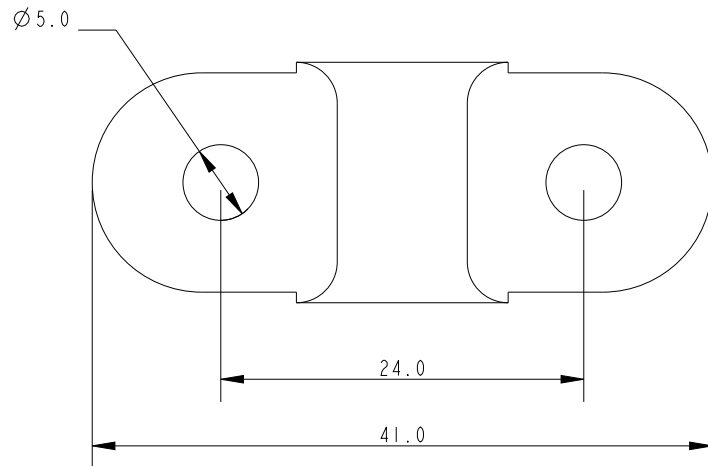

SCALE 2:1

**DIMENSIONS FOR REFERENCE ONLY**  
**allenbrothers.co.uk**  
**+44(0)1621 772477**

Specification			
Inside Dia mm	Fixing Hole Size mm	Fixing Hole Centres mm	Weight g
8.6	5	24	8

Title	Description
<b>A4282-REF</b>	Open Base Fairlead With Stainless Steel Inner