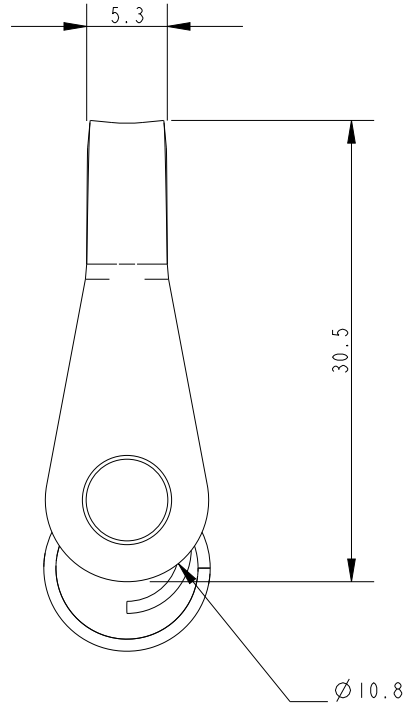

SCALE 2:1

**DIMENSIONS FOR REFERENCE ONLY**  
**allenbrothers.co.uk**  
**+44(0)1621 772477**

**Specification**

L mm	A mm	D mm	W mm	Breaking Load kg	Max. Working Load kg	Weight g
21	13	4.9	14	1000	300	9

Title	Description
<b>A4328-REF</b>	<b>Pressed Rigging Link Narrow</b>