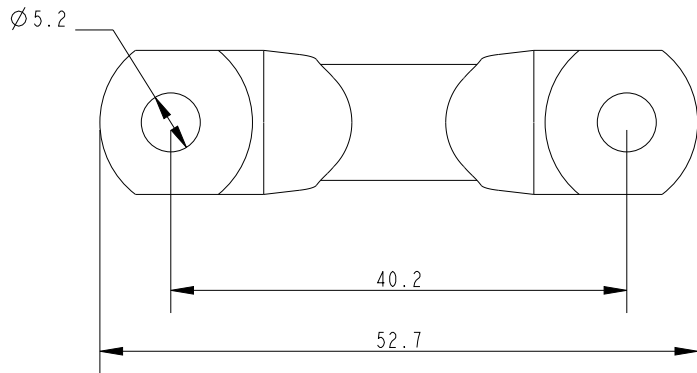

SCALE 3:2

SCALE 2:1

Specification			
Height mm	Fixing Hole Size mm	Fixing Hole Centres mm	Weight g
13.6	5.2	40.2	7

DIMENSIONS FOR REFERENCE ONLY
 allenbrothers.co.uk
 +44(0)1621 772477

Title	Description
A4376-REF	Wide Pressed SS Lacing Eye