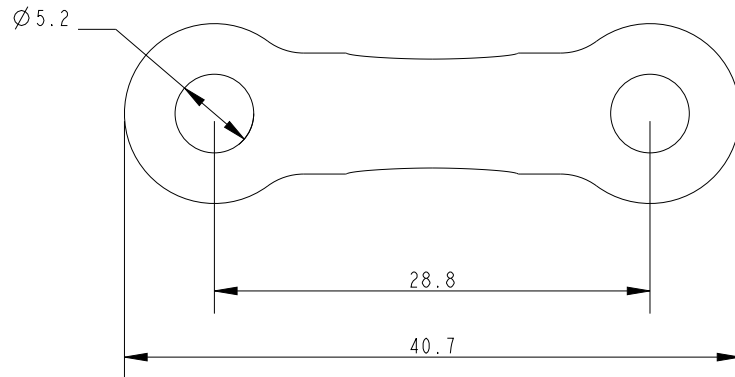

SCALE 2:1

SCALE 2:1

Specification			
Height mm	Fixing Hole Size mm	Fixing Hole Centres mm	Weight g
12	5.2	28.8	7

DIMENSIONS FOR REFERENCE ONLY
allenbrothers.co.uk
+44(0)1621 772477

Title	Description
A4377-REF	Wide Pressed Stainless Steel Lacing Eye - Small