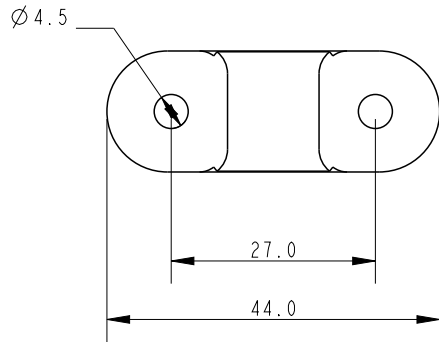

SCALE 1:1

SCALE 3:2

Specification			
Inside Hole mm	Fixing Hole Size mm	Fixing Hole Centres mm	Weight g
10	4	27	11

**DIMENSIONS FOR REFERENCE ONLY**  
**allenbrothers.co.uk**  
**+44(0)1621 772477**

Title	Description
<b>A4382-REF</b>	Open Base Fairlead With Stainless Steel Inner