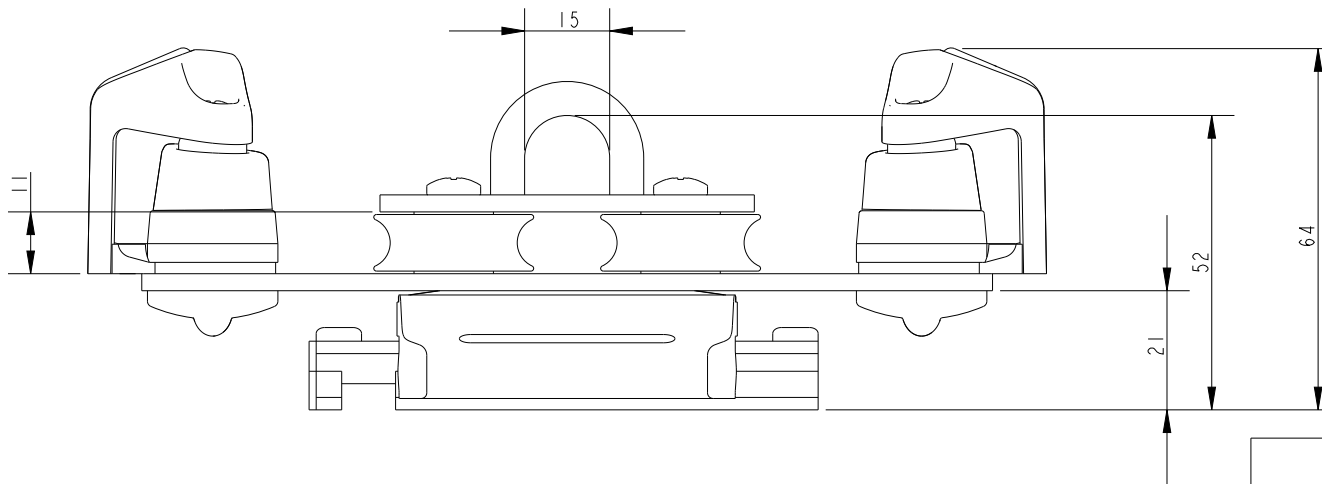

SCALE 3:4

SCALE 1:2

SCALE 3:4

Specification						
To Suit Track	Height mm	Length mm	Width mm	Weight g	MWL kg	BL kg
A.826	64	169	67	340	180	1200

DIMENSIONS FOR REFERENCE ONLY
 allenbrothers.co.uk
 +44(0)1621 772477

Title	Description
A4489-SOLO	Mainsheet Traveller Car