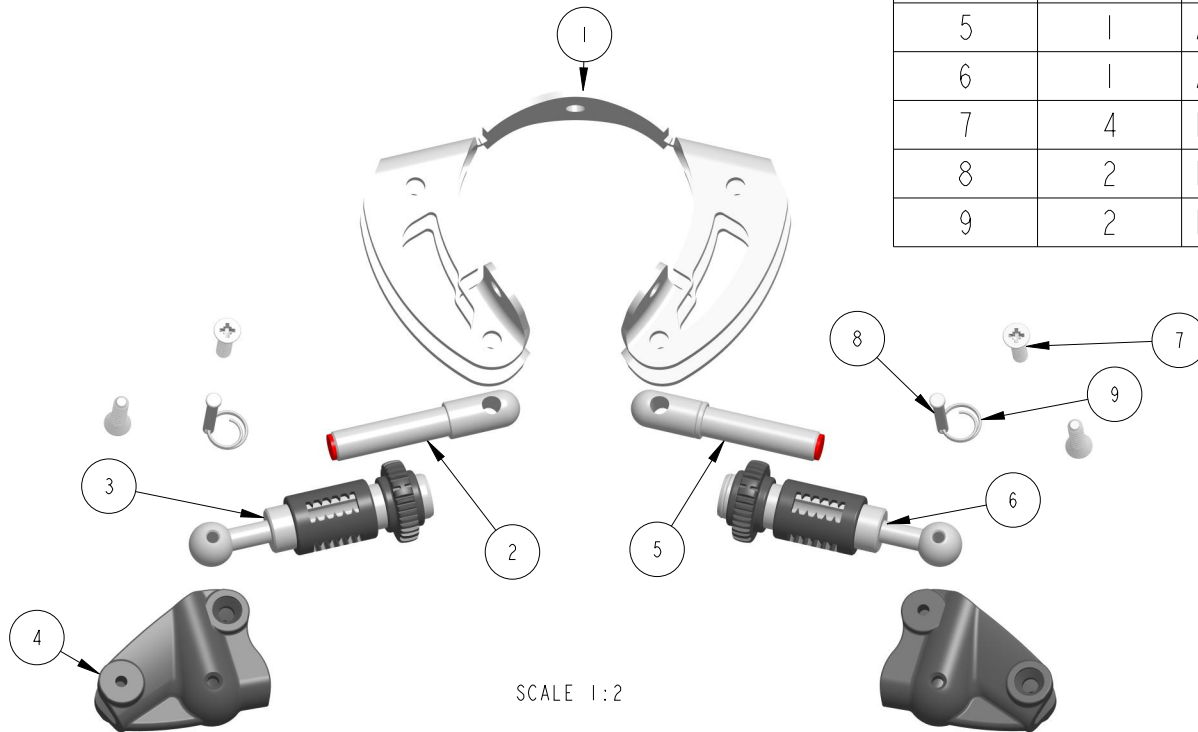

Automatic BOM

NUM	QTY	NAME	DESCRIPTION
1	1	SP4272	Bracket for A4527
2	1	A4527SUB-ASS-3	Left Hand Adjuster stud
3	1	A4527SUB-ASS-1	Right Hand Spreader Adjuster
4	2	MP2435	Moulded ball socket
5	1	A4527SUB-ASS-4	Left Hand Adjuster stud
6	1	A4527SUB-ASS-2	Left Hand Spreader Adjuster
7	4	F4SC16	M4 countersunk pozi x 16mm
8	2	FCP322	3 x 22mm Clevis Pin
9	2	FPP266	Split Ring

DIMENSIONS FOR REFERENCE ONLY
allenbrothers.co.uk
+44(0)1621 772477

Title	Description
A4527-REF	Spreader adjuster assembly

All information is copyright of allen[®]

A4527-REF

SCALE 3:4

DIMENSIONS FOR REFERENCE ONLY
 allenbrothers.co.uk
 +44(0)1621 772477

Title	Description
A4527-REF	Spreader adjuster assembly