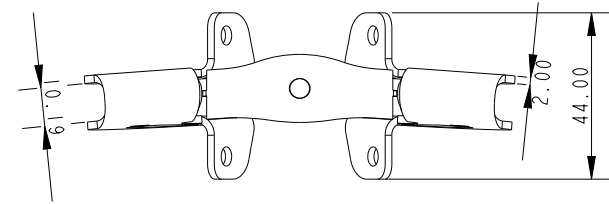

Automatic BOM

NUM	QTY	NAME	DESCRIPTION
1	1	SP4272	Bracket for A4527
2	1	A4527SUB-ASS-3	Left Hand Adjuster stud
3	1	A4527SUB-ASS-1	Right Hand Spreader Adjuster
4	2	MP2435	Moulded ball socket
5	1	A4527SUB-ASS-4	Left Hand Adjuster stud
6	1	A4527SUB-ASS-2	Left Hand Spreader Adjuster
7	4	F4SC16	M4 countersunk pozi x 16mm
8	2	FCP322	3 x 22mm Clevis Pin
9	2	FPP266	Split Ring

DIMENSIONS FOR REFERENCE ONLY
allenbrothers.co.uk
+44(0)1621 772477

Title	Description
A4527-REF	Spreader adjuster assembly

All information is copyright of allen[®]

A4527-REF

SCALE 3:4

DIMENSIONS FOR REFERENCE ONLY
 allenbrothers.co.uk
 +44(0)1621 772477

Title	Description
A4527-REF	Spreader adjuster assembly