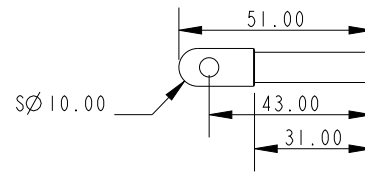

Automatic BOM

NUM	QTY	NAME	DESCRIPTION
1	1	SP4272	Bracket for A4527
2	1	A4527SUB-ASS-3	Left Hand Adjuster stud
3	1	A4527SUB-ASS-1	Right Hand Spreader Adjuster
4	2	MP2435	Moulded ball socket
5	1	A4527SUB-ASS-4	Left Hand Adjuster stud
6	1	A4527SUB-ASS-2	Left Hand Spreader Adjuster
7	4	F4SC16	M4 countersunk pozi x 16mm
8	2	FCP322	3 x 22mm Clevis Pin
9	2	FPP266	Split Ring

DIMENSIONS FOR REFERENCE ONLY
allenbrothers.co.uk
+44(0)1621 772477

Title	Description
A4527-REF	Spreader adjuster assembly

All information is copyright of allen[®]

A4527-REF

SCALE 3:4

DIMENSIONS FOR REFERENCE ONLY
 allenbrothers.co.uk
 +44(0)1621 772477

Title	Description
A4527-REF	Spreader adjuster assembly