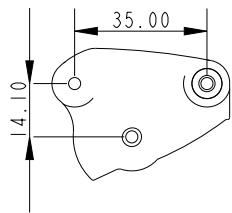

Automatic BOM

NUM	QTY	NAME	DESCRIPTION
1	1	SP4272	Bracket for A4527
2	1	A4527SUB-ASS-3	Left Hand Adjuster stud
3	1	A4527SUB-ASS-1	Right Hand Spreader Adjuster
4	2	MP2435	Moulded ball socket
5	1	A4527SUB-ASS-4	Left Hand Adjuster stud
6	1	A4527SUB-ASS-2	Left Hand Spreader Adjuster
7	4	F4SC16	M4 countersunk pozi x 16mm
8	2	FCP322	3 x 22mm Clevis Pin
9	2	FPP266	Split Ring

DIMENSIONS FOR REFERENCE ONLY
allenbrothers.co.uk
+44(0)1621 772477

Title	Description
A4527-REF	Spreader adjuster assembly

All information is copyright of allen[®]

A4527-REF

SCALE 3:4

DIMENSIONS FOR REFERENCE ONLY
 allenbrothers.co.uk
 +44(0)1621 772477

Title	Description
A4527-REF	Spreader adjuster assembly