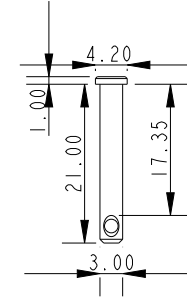

Automatic BOM

NUM	QTY	NAME	DESCRIPTION
1	1	SP4272	Bracket for A4527
2	1	A4527SUB-ASS-3	Left Hand Adjuster stud
3	1	A4527SUB-ASS-1	Right Hand Spreader Adjuster
4	2	MP2435	Moulded ball socket
5	1	A4527SUB-ASS-4	Left Hand Adjuster stud
6	1	A4527SUB-ASS-2	Left Hand Spreader Adjuster
7	4	F4SC16	M4 countersunk pozi x 16mm
8	2	FCP322	3 x 22mm Clevis Pin
9	2	FPP266	Split Ring

DIMENSIONS FOR REFERENCE ONLY
allenbrothers.co.uk
+44(0)1621 772477

Title	Description
A4527-REF	Spreader adjuster assembly

All information is copyright of allen[®]

A4527-REF

SCALE 3:4

DIMENSIONS FOR REFERENCE ONLY
 allenbrothers.co.uk
 +44(0)1621 772477

Title	Description
A4527-REF	Spreader adjuster assembly