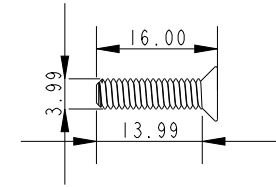

Automatic BOM

NUM	QTY	NAME	DESCRIPTION
1	1	SP4272	Bracket for A4527
2	1	A4527SUB-ASS-3	Left Hand Adjuster stud
3	1	A4527SUB-ASS-1	Right Hand Spreader Adjuster
4	2	MP2435	Moulded ball socket
5	1	A4527SUB-ASS-4	Left Hand Adjuster stud
6	1	A4527SUB-ASS-2	Left Hand Spreader Adjuster
7	4	F4SC16	M4 countersunk pozi x 16mm
8	2	FCP322	3 x 22mm Clevis Pin
9	2	FPP266	Split Ring

DIMENSIONS FOR REFERENCE ONLY
allenbrothers.co.uk
+44(0)1621 772477

Title	Description
A4527-REF	Spreader adjuster assembly

All information is copyright of allen[®]

A4527-REF

SCALE 3:4

DIMENSIONS FOR REFERENCE ONLY
 allenbrothers.co.uk
 +44(0)1621 772477

Title	Description
A4527-REF	Spreader adjuster assembly