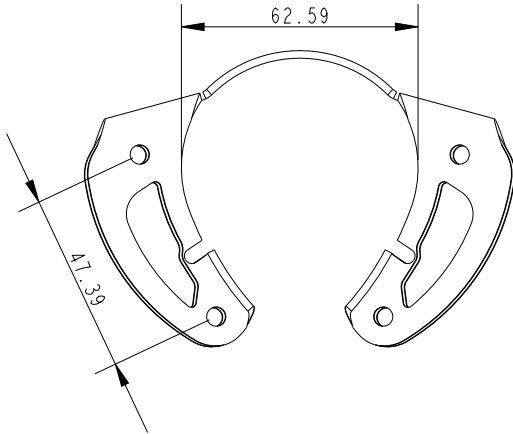

Automatic BOM

NUM	QTY	NAME	DESCRIPTION
1	1	SP4272	Bracket for A4527
2	1	A4527SUB-ASS-3	Left Hand Adjuster stud
3	1	A4527SUB-ASS-1	Right Hand Spreader Adjuster
4	2	MP2435	Moulded ball socket
5	1	A4527SUB-ASS-4	Left Hand Adjuster stud
6	1	A4527SUB-ASS-2	Left Hand Spreader Adjuster
7	4	F4SC16	M4 countersunk pozi x 16mm
8	2	FCP322	3 x 22mm Clevis Pin
9	2	FPP266	Split Ring

DIMENSIONS FOR REFERENCE ONLY
allenbrothers.co.uk
+44(0)1621 772477

Title	Description
A4527-REF	Spreader adjuster assembly

All information is copyright of allen[®]

A4527-REF

SCALE 3:4

DIMENSIONS FOR REFERENCE ONLY
 allenbrothers.co.uk
 +44(0)1621 772477

Title	Description
A4527-REF	Spreader adjuster assembly