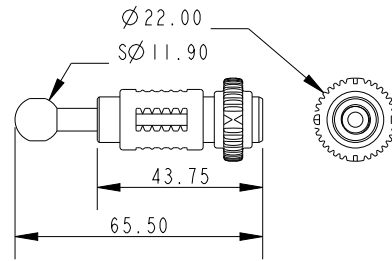

Automatic BOM

NUM	QTY	NAME	DESCRIPTION
1	1	SP4272	Bracket for A4527
2	1	A4527SUB-ASS-3	Left Hand Adjuster stud
3	1	A4527SUB-ASS-1	Right Hand Spreader Adjuster
4	2	MP2435	Moulded ball socket
5	1	A4527SUB-ASS-4	Left Hand Adjuster stud
6	1	A4527SUB-ASS-2	Left Hand Spreader Adjuster
7	4	F4SC16	M4 countersunk pozi x 16mm
8	2	FCP322	3 x 22mm Clevis Pin
9	2	FPP266	Split Ring

DIMENSIONS FOR REFERENCE ONLY
allenbrothers.co.uk
+44(0)1621 772477

Title	Description
A4527-REF	Spreader adjuster assembly

All information is copyright of allen[®]

A4527-REF

SCALE 3:4

DIMENSIONS FOR REFERENCE ONLY
 allenbrothers.co.uk
 +44(0)1621 772477

Title	Description
A4527-REF	Spreader adjuster assembly