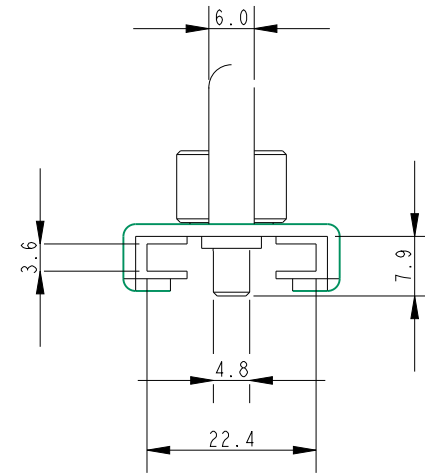

SCALE 1:1

**Specification**

Length mm	Height mm	Width mm	To Suit Track kg	Weight g
51	30	29	A.226	60

**DIMENSIONS FOR REFERENCE ONLY**  
**allenbrothers.co.uk**  
**+44(0)1621 772477**

Title	Description
<b>A4575-REF</b>	<b>Sliding Fairlead With Piston Stop</b>