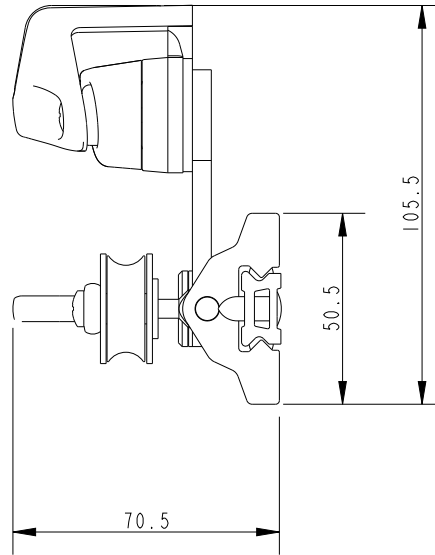

SCALE 1:2

SCALE 3:4

**DIMENSIONS FOR REFERENCE ONLY**  
**allenbrothers.co.uk**  
**+44(0)1621 772477**

**Specification**

To Suit Track	Max Line Dia. mm	Height mm	Length mm	Width mm	Weight g	Accessories	MWL kg	BL kg
A.819	10	70	70	50	115	A.676-496	230	1400

Title	Description
<b>A4589CAT676-REF</b>	Maxi Profile Traveller Car For Catamaran