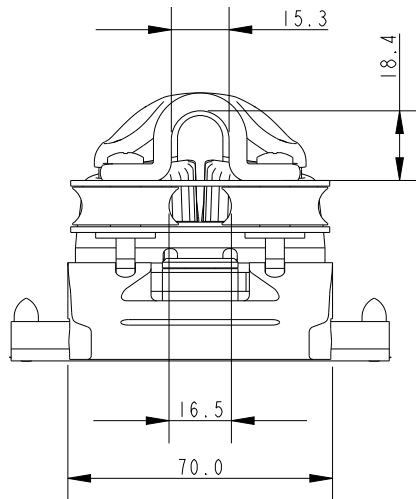

SCALE 1:2

SCALE 3:4

**DIMENSIONS FOR REFERENCE ONLY**  
**allenbrothers.co.uk**  
**+44(0)1621 772477**

**Specification**

To Suit Track	Max Line Dia. mm	Height mm	Length mm	Width mm	Weight g	Accessories	MWL kg	BL kg
A.819	10	70	70	50	115	A.676-496	230	1400

Title	Description
<b>A4589CAT676-REF</b>	Maxi Profile Traveller Car For Catamaran