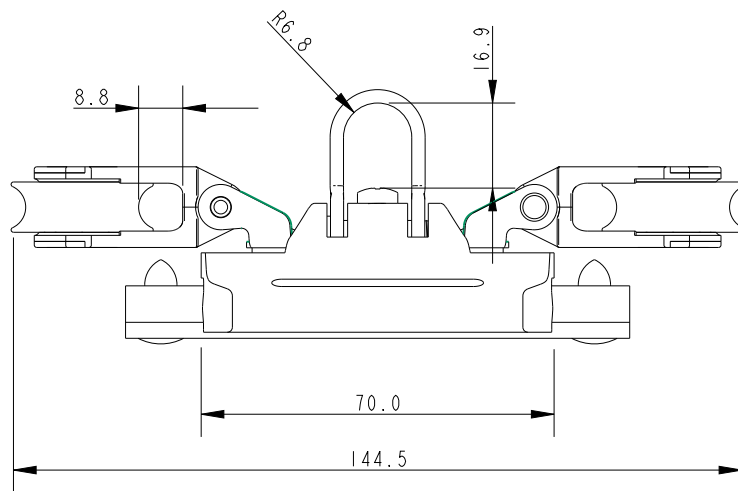

SCALE 2:3

SCALE 1:1

Specification								
To Suit Track	Max Line Dia. mm	Height mm	Length mm	Width mm	Weight g	Accessories	MWL kg	BL kg
A.819	10	50	70	50	147	A2036	230	1400

Title	Description
A4589M-REF	Maxi Profile Traveller Car With Blocks

DIMENSIONS FOR REFERENCE ONLY
 allenbrothers.co.uk
 +44(0)1621 772477