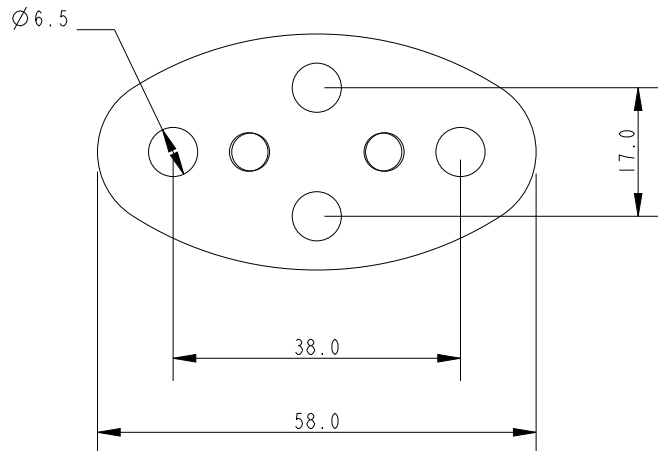

SCALE 1:1

SCALE 2:1

Specification			
Inside Hole mm	Fixing Hole Size mm	Fixing Hole Centres mm	Weight g
12.5	6.5	38 x 17	23

**DIMENSIONS FOR REFERENCE ONLY**  
**allenbrothers.co.uk**  
**+44(0)1621 772477**

Title	Description
<b>A4673-REF</b>	Stainless Steel Looped Anchor Plate