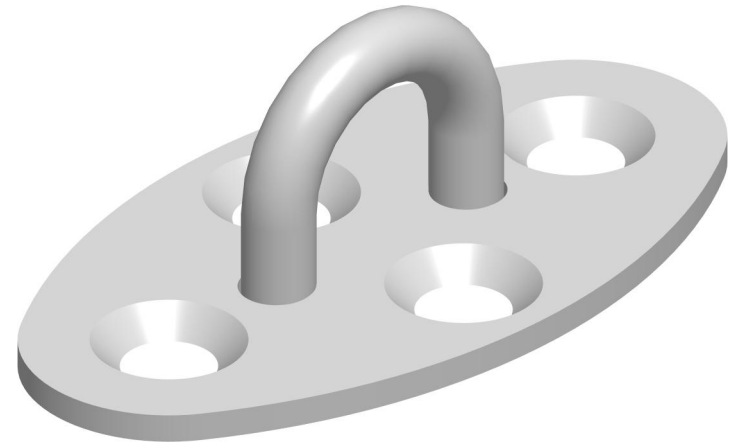

SCALE 1:1

SCALE 2:1

Specification			
Inside Hole mm	Fixing Hole Size mm	Fixing Hole Centres mm	Weight g
12.5	6.5	38 x 17	23

**DIMENSIONS FOR REFERENCE ONLY**  
**allenbrothers.co.uk**  
**+44(0)1621 772477**

Title	Description
<b>A4673-REF</b>	Stainless Steel Looped Anchor Plate