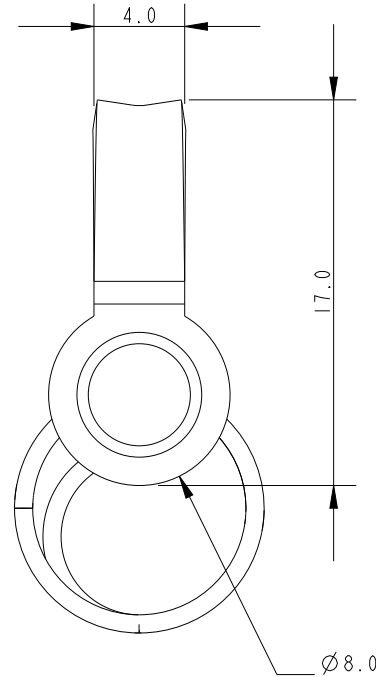

SCALE 3:1

DIMENSIONS FOR REFERENCE ONLY
 allenbrothers.co.uk
 +44(0)1621 772477

Specification

L mm	A mm	D mm	W mm	Breaking Load kg	Max. Working Load kg	Weight g
10	9	3	10.5	250	200	3

Title	Description
A4728-REF	Pressed Rigging Link Narrow