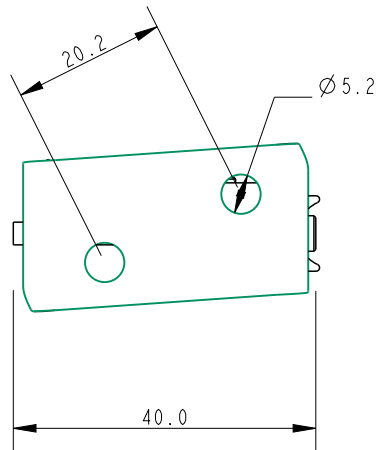

SCALE 1:1

SCALE 3:2

Specification					
Length mm	Line Diameter mm	Breaking Load kg	MWL kg	Weight g	Bearing Detail
50	8	700	140	58	Stainless Steel

DIMENSIONS FOR REFERENCE ONLY
 allenbrothers.co.uk
 +44(0)1621 772477

Title	Description
A4978-REF	Flip Flop