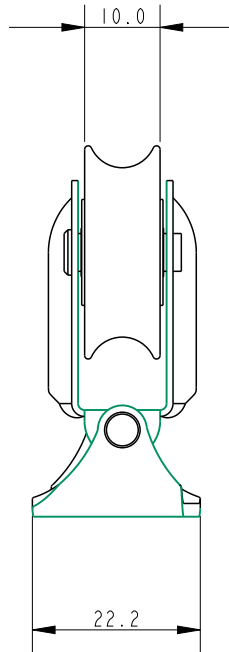

SCALE 1:1

SCALE 3:2

Specification					
Length mm	Line Diameter mm	Breaking Load kg	MWL kg	Weight g	Bearing Detail
50	8	700	140	58	Stainless Steel

DIMENSIONS FOR REFERENCE ONLY
 allenbrothers.co.uk
 +44(0)1621 772477

Title	Description
A4978-REF	Flip Flop