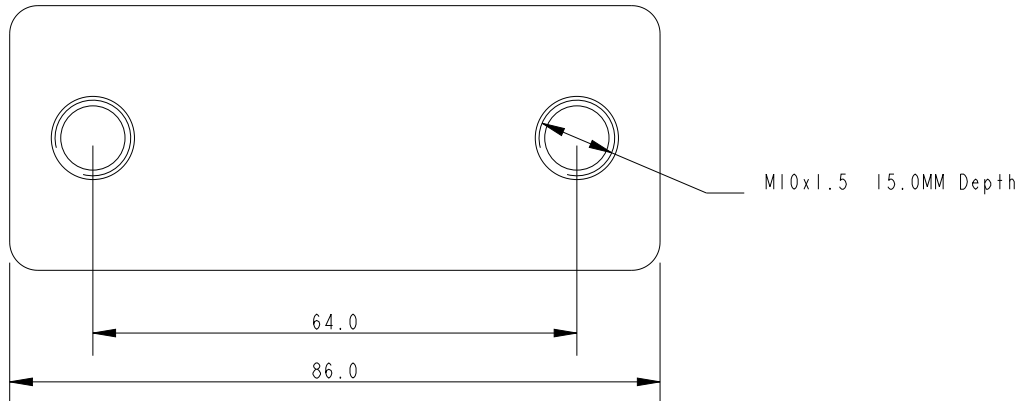

SCALE 1:1

**Specification**

Inside Hole mm	Fixing Hole Size mm	Fixing Hole Centres mm	Weight g
60 x 30	10	64	189

**DIMENSIONS FOR REFERENCE ONLY**  
 allenbrothers.co.uk  
 +44(0)1621 772477

Title	Description
<b>A5052-10-REF</b>	<b>Keelboat Fairlead</b>