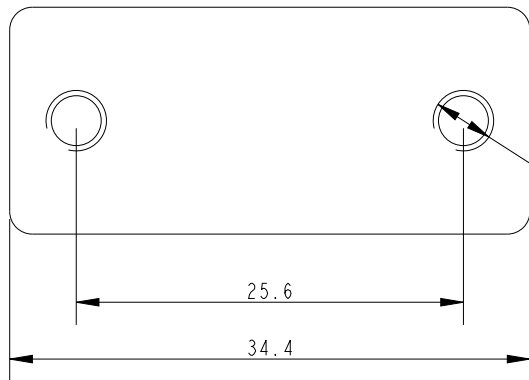

SCALE 2:1

SCALE 2:1

M4x0.7 6.0mm Depth

| Specification | | | |
|---------------|---------------------|------------------------|----------|
| Inside Dia mm | Fixing Hole Size mm | Fixing Hole Centres mm | Weight g |
| 24 x 12 | 4 | 25.6 | 14 |

DIMENSIONS FOR REFERENCE ONLY
 allenbrothers.co.uk
 +44(0)1621 772477

| Title | Description |
|-------------|-------------------|
| A5052-4-REF | Keelboat Fairlead |