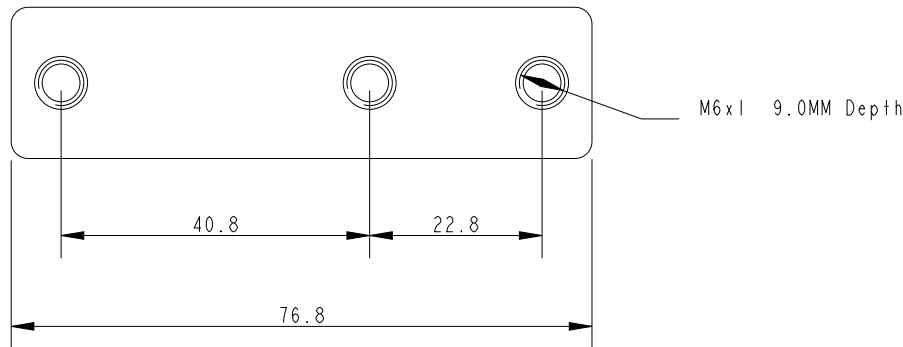

SCALE 1:1

DIMENSIONS FOR REFERENCE ONLY
allenbrothers.co.uk
+44(0)1621 772477

Specification

| Inside Diameter mm | Fixing Hole Size mm | Fixing Hole Centres mm | Weight g |
|--|---------------------|------------------------|----------|
| Oblong Hole - 36 x 18 Round Hole - 18 | 6 | 40.8 | 64 |

| Title | Description |
|--------------------|------------------------------------|
| A5053-6-REF | Keelboat Jib Sheet Fairlead |