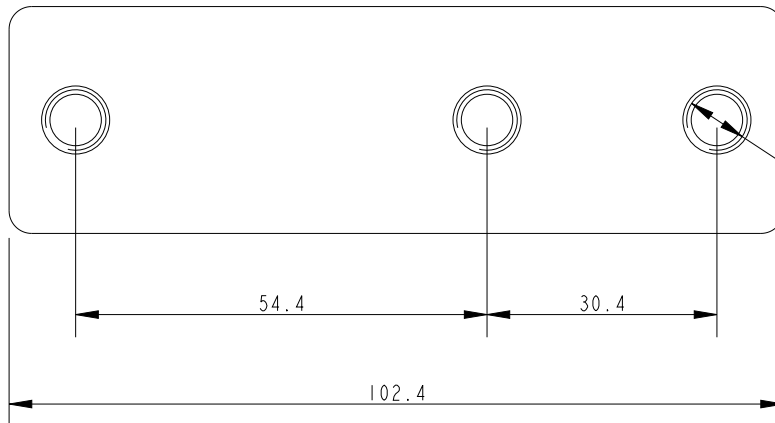

SCALE 1:1

M8x1.25 12.0MM Depth

DIMENSIONS FOR REFERENCE ONLY
allenbrothers.co.uk
+44(0)1621 772477

Specification

Inside Diameter mm	Fixing Hole Size mm	Fixing Hole Centres mm	Weight g
Oblong Hole - 48 x 24 Round Hole - 24	8	54.4	170

Title	Description
A5053-8-REF	Keelboat Jib Sheet Fairlead