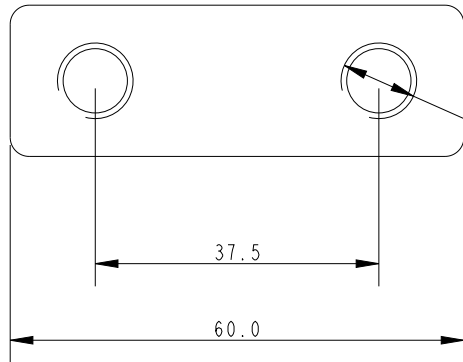

SCALE 1:1

M10x1.5 16.0MM Depth

Specification			
Inside Hole mm	Fixing Hole Size mm	Fixing Hole Centres mm	Weight g
16.7	10	37.5	55

DIMENSIONS FOR REFERENCE ONLY
 allenbrothers.co.uk
 +44(0)1621 772477

Title	Description
A5054-10-REF	Keelboat Sheet Deflector