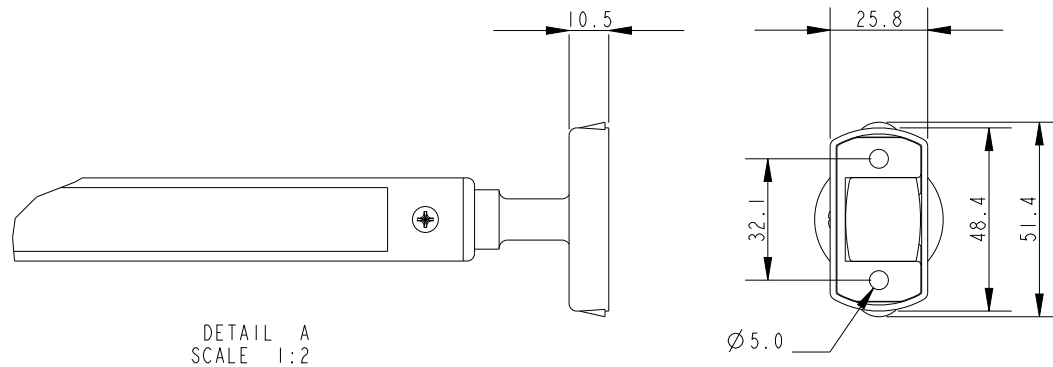

SCALE 3:20

DETAIL A
SCALE 1:2

Specification

Part Number	X = Length mm	X = Length ft	Tube Diameter mm
A5812	1200	3'11"	23
A5814	1400	4'7"	23
A5819	1900	6'3"	23
A5821	2100	6'11"	23
A5825	2500	8'2"	23

DIMENSIONS FOR REFERENCE ONLY
 allenbrothers.co.uk
 +44(0)1621 772477

Title	Description
A58__-REF	Blue Carbon Tiller Extension Universal Joint